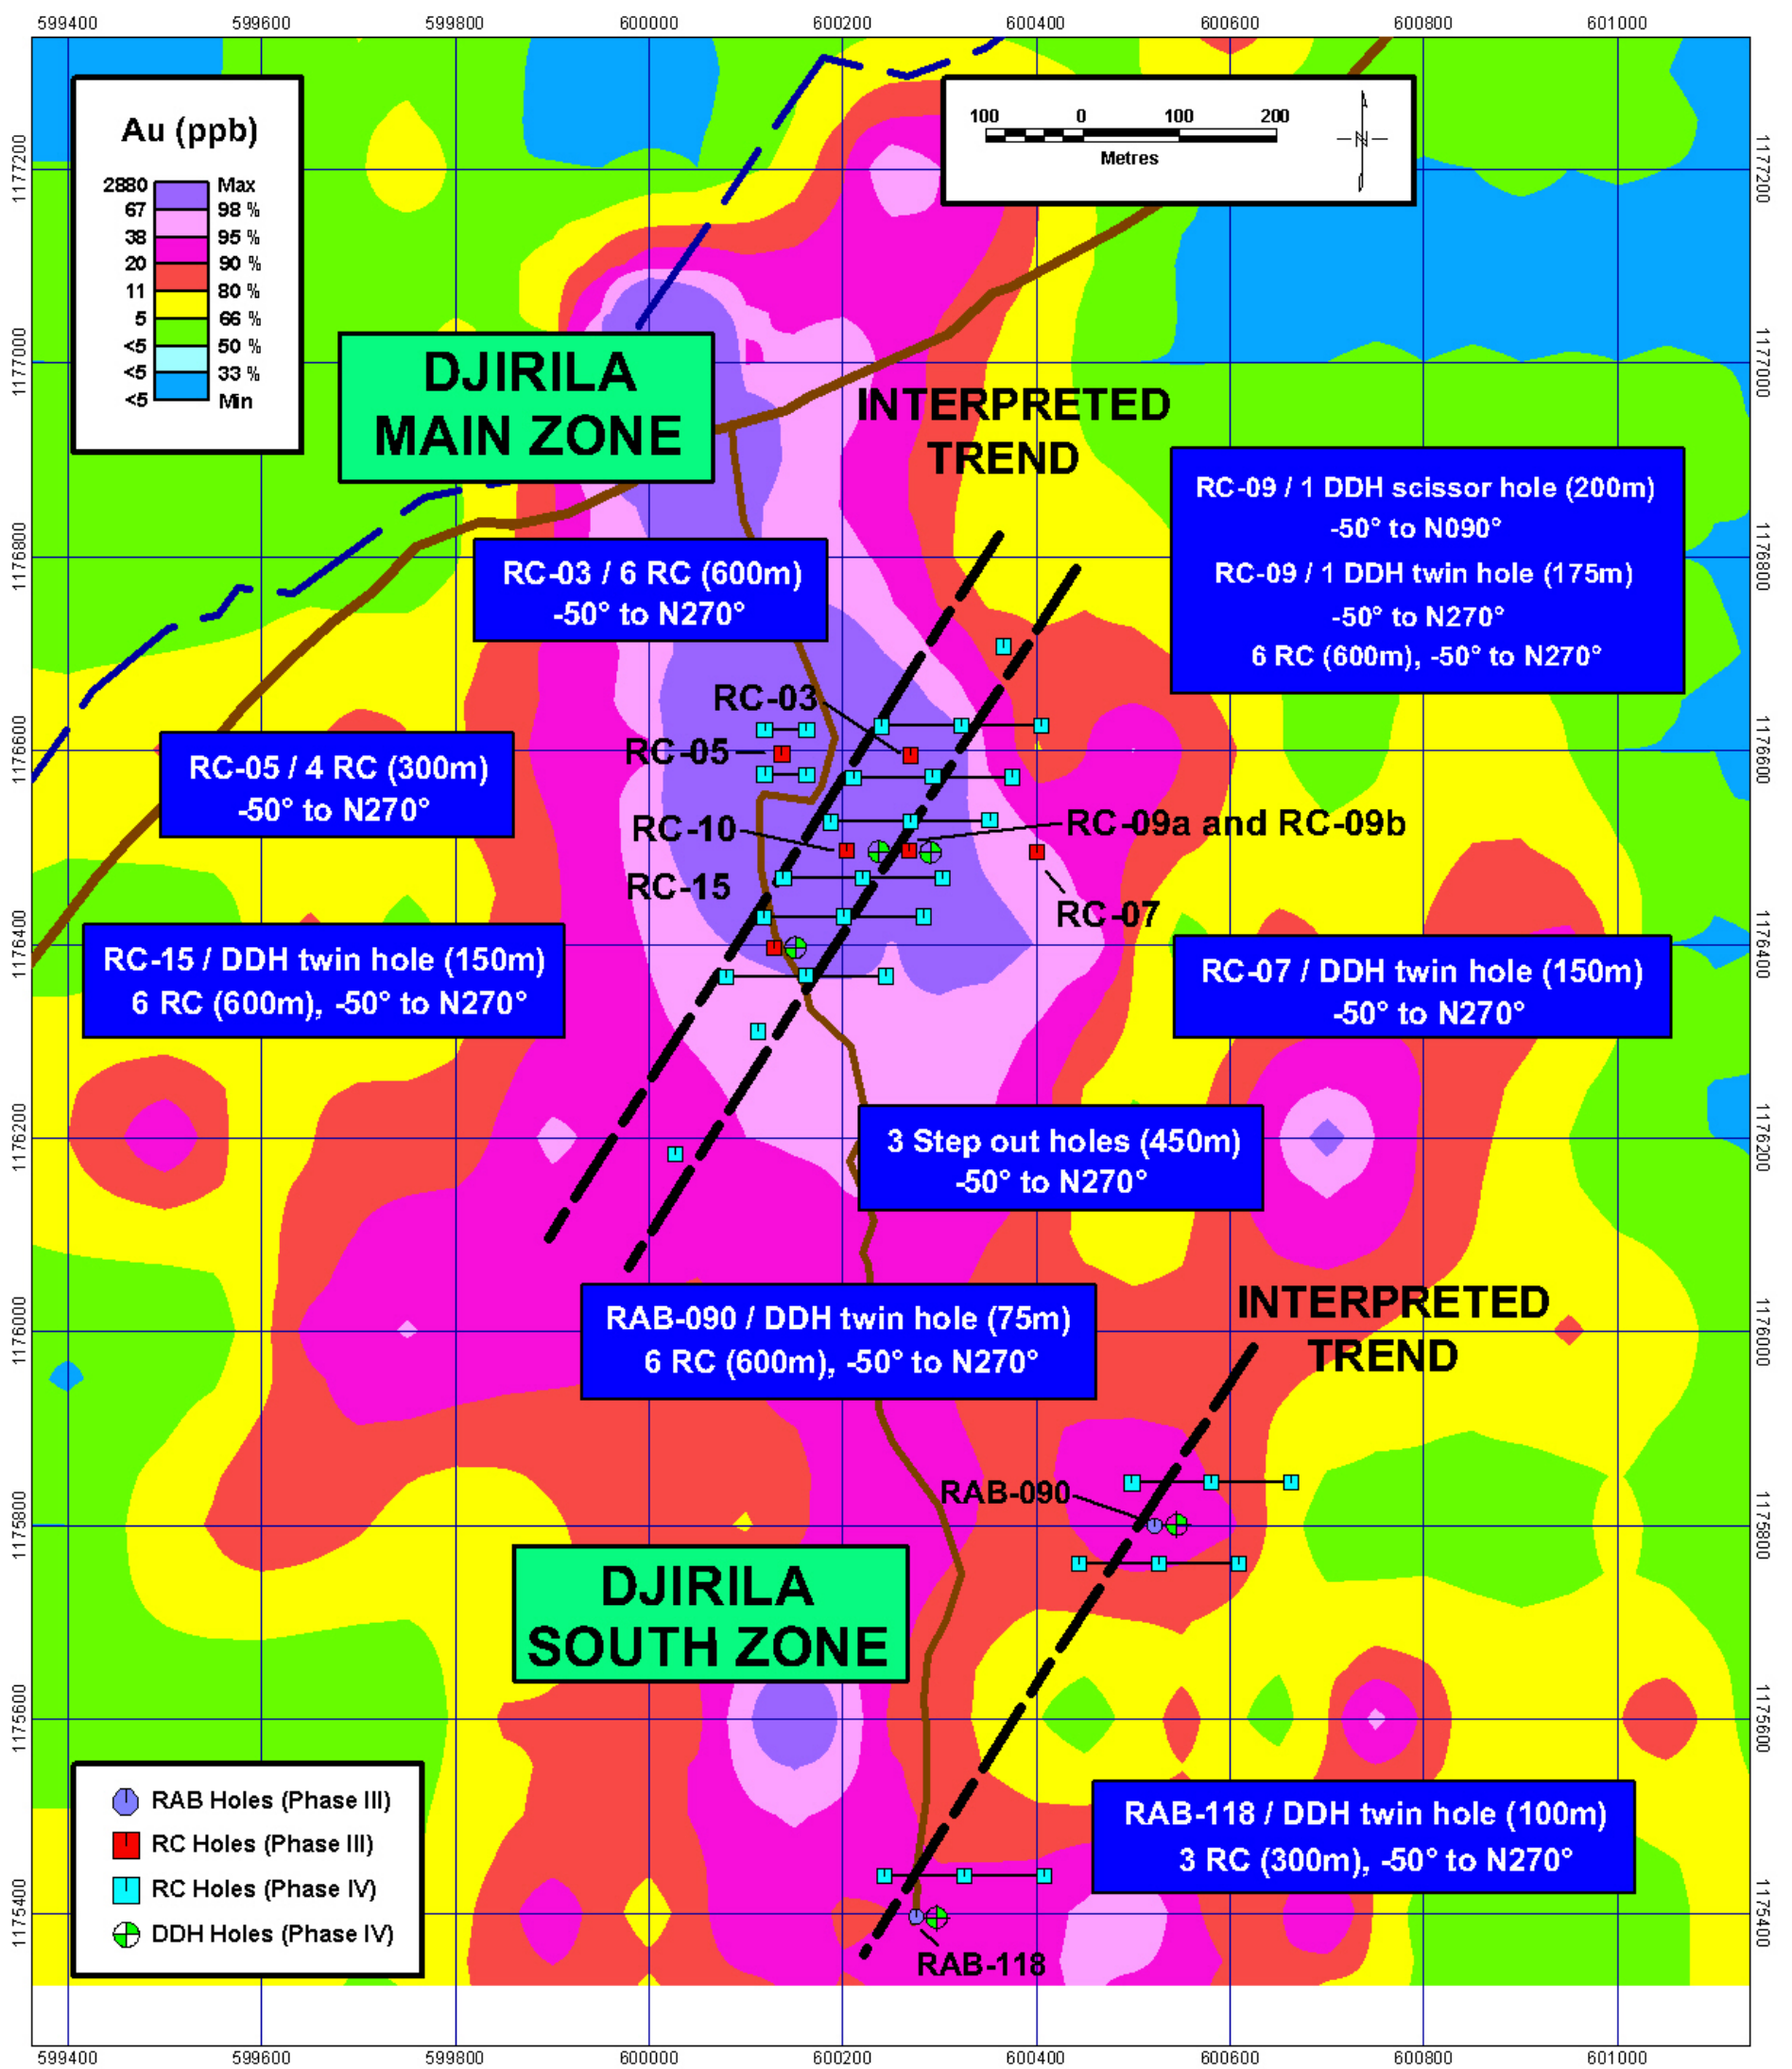

SOCIÉTÉ DES MINES D'OR DE KALANA (SOMIKA EXPLORATION)

FIGURE 29. Location of proposed DDH and RC holes, Grid 8 area.